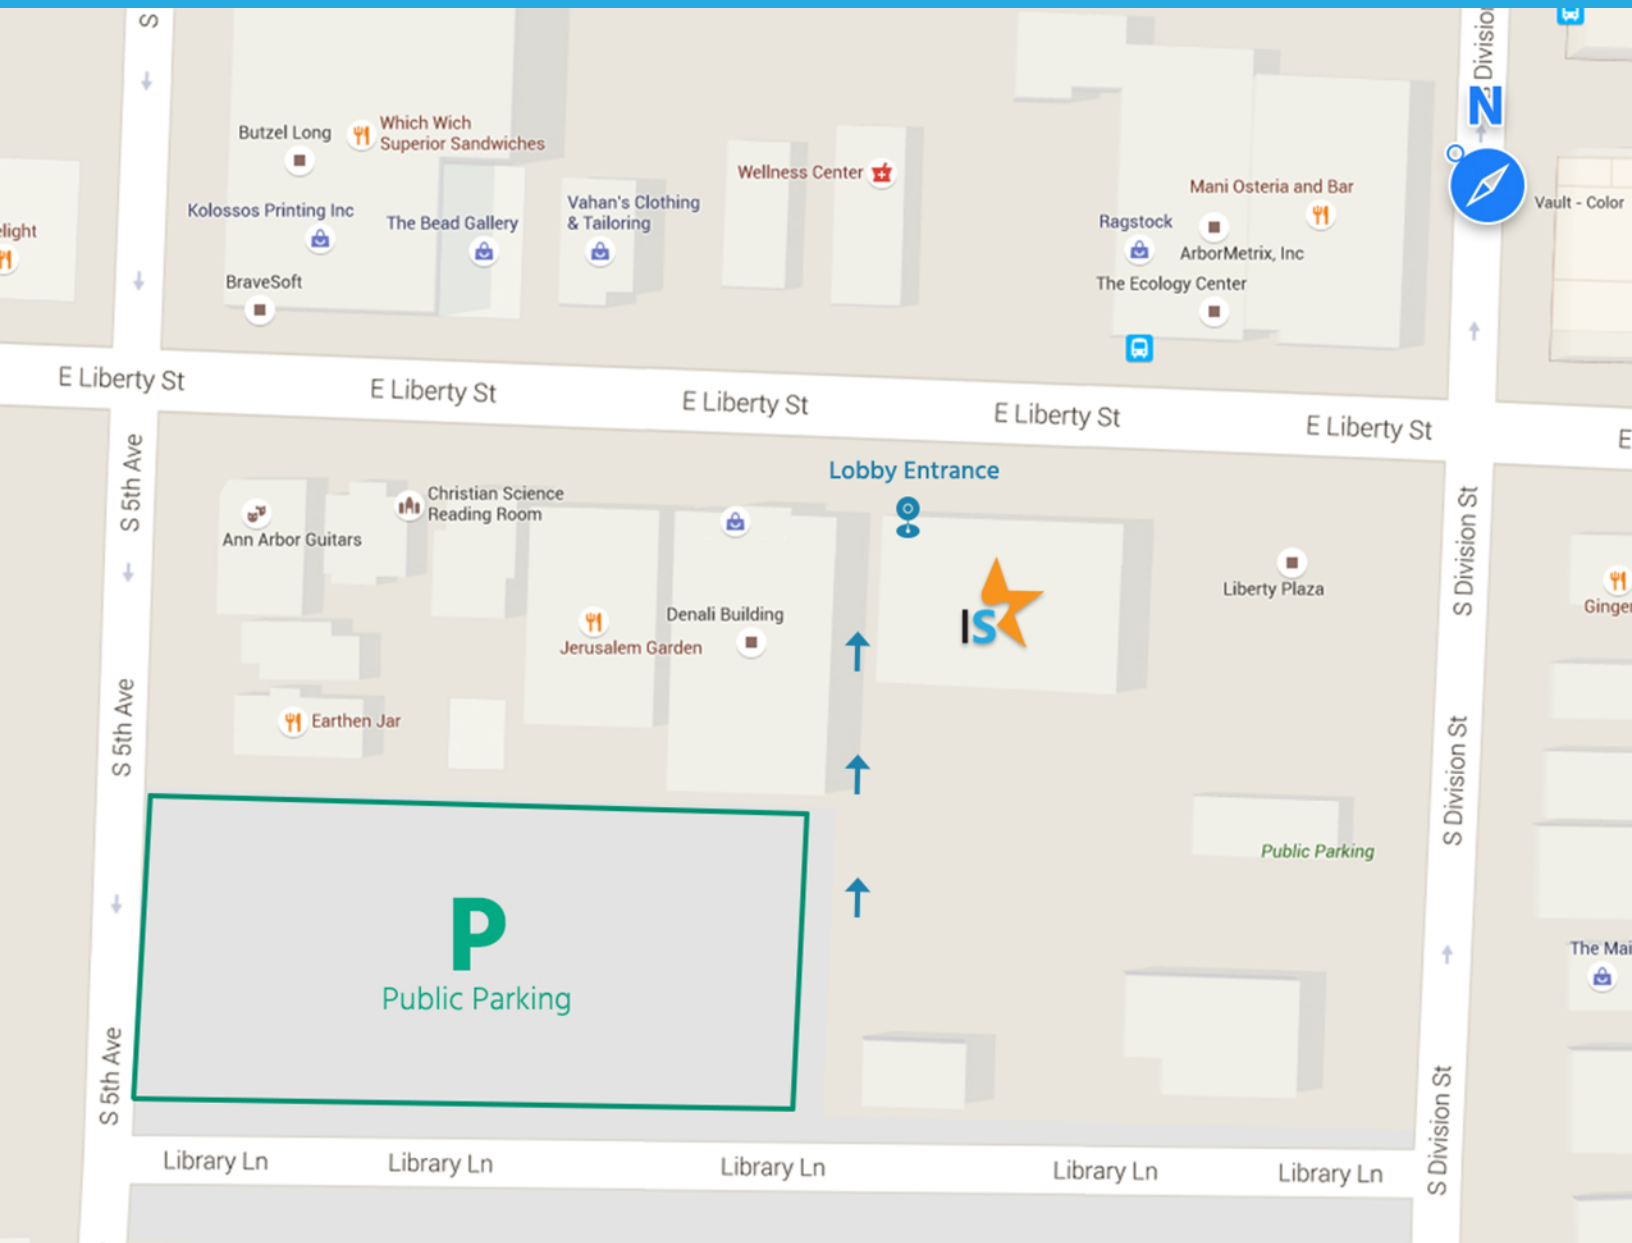

# Office & Parking

## Library Lane Parking Structure

📍 330 E. Liberty St. Suite 3F  
Ann Arbor, MI 48104

☎ (734) 794-3072

🌐 [industrystarsolutions.com](http://industrystarsolutions.com)

Park in the Library Lane Structure off of South 5<sup>th</sup> Ave  
Follow the **Blue** Arrows Down the Alley to the Northwest  
Corner of the Building to the Lobby Entrance  
Take the Elevator to the 3<sup>rd</sup> Floor